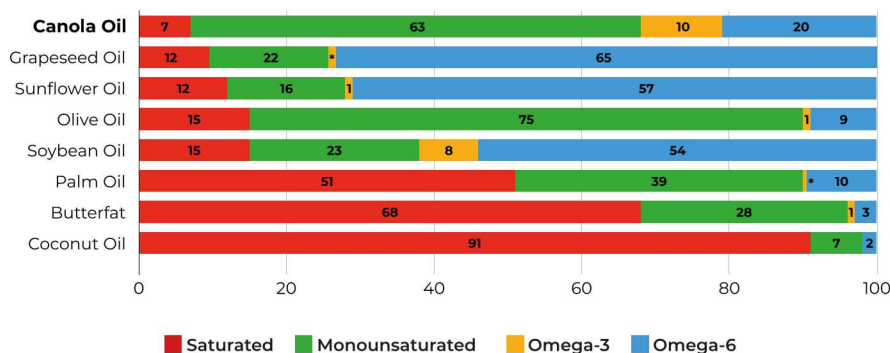

Low In Saturated Fats

Contains less than 8% of saturated fats, the lowest amount in comparison to other edible oils. Saturated fats are associated with higher “bad” LDL cholesterol and an increased risk of coronary heart disease, making Canola Oil a heart-smart cooking oil choice.

High In Monounsaturated Fats

Monounsaturated fats help lower “bad” LDL cholesterol and increase “good” HDL cholesterol in the blood, supporting heart-health.

Balanced in Nutrition

Naturally delivers the ideal Omega-6 to Omega-3 ratio of 2:1. Omega-3 is associated with cardiovascular health, brain function, eye health, reduced inflammation and reduced chronic disease risk. Omega-6 is important for skin health, metabolism, and immune response. These essential fatty acids must be supplied through the diet because the body cannot produce it.

FATTY ACID COMPOSITION OF OILS & FATS

-  **Blend of vegetable oils**
-  **High smoke point**
-  **Source of Omega 3**

CODE	DESCRIPTION	BARCODES
406007	B-well Omega 3 Cooking Oil (4x5L) Pallet Config 44 cases per pallet (11x4)	Box: 16009644140357
		Unit: 6009644140350
406003	B-well Omega 3 Cooking Oil (10x2L) Pallet Config 48 cases per pallet (12x4)	Box: 16009644140289
		Unit: 6009644140282
406001	B-well Omega 3 Cooking Oil (12x750ml) Pallet Config 80 cases per pallet (16x5)	Box: 16009644140258
		Unit: 6009644140251
406006	B-well Omega 3 Cooking Oil (24x375ml) Pallet Config 80 cases per pallet (10x8)	Box: 26009644140279
		Unit: 6009644140275